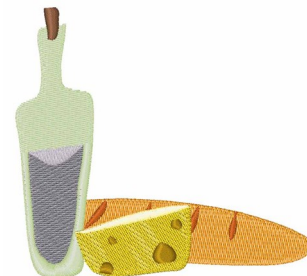

Name: Bread Cheese Wine Machine Embroidery Design

SKU: WD02-JLA_A000323A

Brand: Windmill Designs

Unique Colors: 13 (9 color Stops)

Unique Colors

	Color Name (Color Code)	Manufacturer - Type
	Super White (1001) [No Color Selected]	madeira - rayon
	Dusty Lilac (1263) [No Color Selected]	madeira - rayon
	Crocus (286)	Exquisite - Polyester 1000m

Complete Color Sequence

#		Color Name (Color Code)	Manufacturer - Type
1		Super White (1001) [No Color Selected]	madeira - rayon
2		Super White (1001) [No Color Selected]	madeira - rayon
3		Crocus (286)	Exquisite - Polyester 1000m