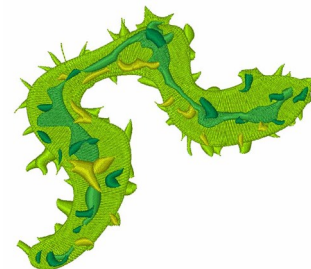

Name: Feather Boa Machine Embroidery Design

SKU: WD02-JLA_A000317A

Brand: Windmill Designs

Unique Colors: 13 (4 color Stops)

Unique Colors

	Color Name (Color Code)	Manufacturer - Type
	Super White (1001) [No Color Selected]	madeira - rayon
	Dusty Lilac (1263) [No Color Selected]	madeira - rayon
	Crocus (286)	Exquisite - Polyester 1000m

Complete Color Sequence

#		Color Name (Color Code)	Manufacturer - Type
1		Super White (1001) [No Color Selected]	madeira - rayon
2		Super White (1001) [No Color Selected]	madeira - rayon
3		Crocus (286)	Exquisite - Polyester 1000m