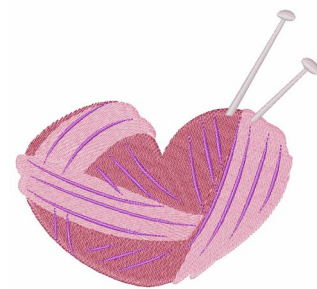

Name: Knitting Heart

SKU: WD02-JLA_A000316A

Brand: Windmill Designs

Unique Colors: 13 (4 color Stops)

Unique Colors

	Color Name (Color Code)	Manufacturer - Type
	Super White (1001) [No Color Selected]	madeira - rayon
	Dusty Lilac (1263) [No Color Selected]	madeira - rayon
	Crocus (286)	Exquisite - Polyester 1000m

Complete Color Sequence

#		Color Name (Color Code)	Manufacturer - Type
1		Super White (1001) [No Color Selected]	madeira - rayon
2		Super White (1001) [No Color Selected]	madeira - rayon
3		Crocus (286)	Exquisite - Polyester 1000m