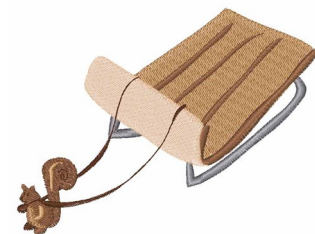

Name: Squirrel & Sled

SKU: WD02-JLA_A000294A

Brand: Windmill Designs

Unique Colors: 13 (9 color Stops)

Unique Colors

| | Color Name (Color Code) | Manufacturer - Type |
|----------------------------------------------------------------------------------|----------------------------------------|-----------------------------|
|  | Super White (1001) [No Color Selected] | madeira - rayon |
|  | Dusty Lilac (1263) [No Color Selected] | madeira - rayon |
|  | Crocus (286) | Exquisite - Polyester 1000m |

Complete Color Sequence

| # | | Color Name (Color Code) | Manufacturer - Type |
|---|-----------------------------------------------------------------------------------|----------------------------------------|--------------------------------|
| 1 |  | Super White (1001) [No Color Selected] | madeira - rayon |
| 2 |  | Super White (1001) [No Color Selected] | madeira - rayon |
| 3 |  | Crocus (286) | Exquisite - Polyester 1000m |