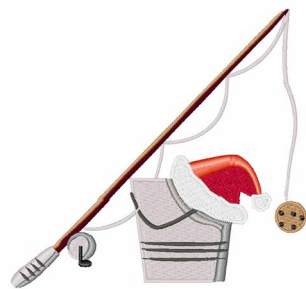

Name: Santa Fishing

SKU: WD02-JLA_A000290A

Brand: Windmill Designs

Unique Colors: 13 (13 color Stops)

Unique Colors

	Color Name (Color Code)	Manufacturer - Type
	Super White (1001) [No Color Selected]	madeira - rayon
	Dusty Lilac (1263) [No Color Selected]	madeira - rayon
	Crocus (286)	Exquisite - Polyester 1000m