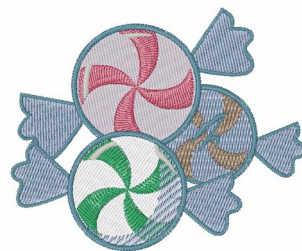

**Name:** Peppermint Candies Machine Embroidery Design

**SKU:** WD02-JLA\_A000283A

**Brand:** Windmill Designs

**Unique Colors:** 13 (10 color Stops)

## Unique Colors

	<b>Color Name (Color Code)</b>	<b>Manufacturer - Type</b>
	Super White (1001) [No Color Selected]	madeira - rayon
	Dusty Lilac (1263) [No Color Selected]	madeira - rayon
	Crocus (286)	Exquisite - Polyester 1000m

# Complete Color Sequence

#		Color Name (Color Code)	Manufacturer - Type
1		Super White (1001) [No Color Selected]	madeira - rayon
2		Super White (1001) [No Color Selected]	madeira - rayon
3		Crocus (286)	Exquisite - Polyester 1000m