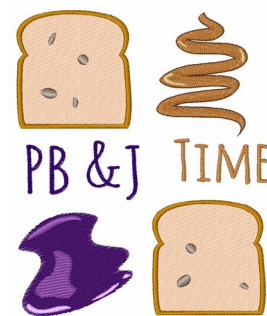

**Name:** PB & J Time Machine Embroidery Design

**SKU:** WD02-JLA\_A000280C

**Brand:** Windmill Designs

**Unique Colors:** 13 (11 color Stops)

## Unique Colors

	Color Name (Color Code)	Manufacturer - Type
	Super White (1001) [No Color Selected]	madeira - rayon
	Dusty Lilac (1263) [No Color Selected]	madeira - rayon
	Crocus (286)	Exquisite - Polyester 1000m