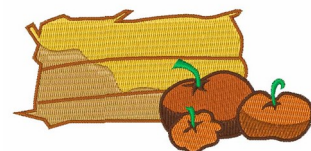

Name: Hay & Pumpkins Machine Embroidery Design

SKU: WD02-JLA_A000263A

Brand: Windmill Designs

Unique Colors: 13 (9 color Stops)

Unique Colors

	Color Name (Color Code)	Manufacturer - Type
	Super White (1001) [No Color Selected]	madeira - rayon
	Dusty Lilac (1263) [No Color Selected]	madeira - rayon
	Crocus (286)	Exquisite - Polyester 1000m

Complete Color Sequence

#		Color Name (Color Code)	Manufacturer - Type
1		Super White (1001) [No Color Selected]	madeira - rayon
2		Super White (1001) [No Color Selected]	madeira - rayon
3		Crocus (286)	Exquisite - Polyester 1000m