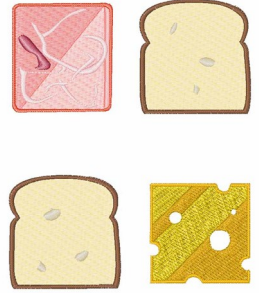

**Name:** Ham Sandwich

**SKU:** WD02-JLA\_A000258A

**Brand:** Windmill Designs

**Unique Colors:** 13 (11 color Stops)

## Unique Colors

	Color Name (Color Code)	Manufacturer - Type
	Super White (1001) [No Color Selected]	madeira - rayon
	Dusty Lilac (1263) [No Color Selected]	madeira - rayon
	Crocus (286)	Exquisite - Polyester 1000m

# Complete Color Sequence

#		Color Name (Color Code)	Manufacturer - Type
1		Super White (1001) [No Color Selected]	madeira - rayon
2		Super White (1001) [No Color Selected]	madeira - rayon
3		Crocus (286)	Exquisite - Polyester 1000m