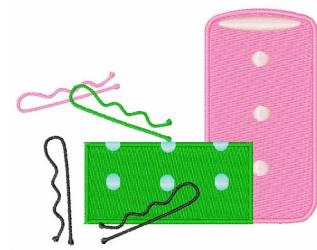

Name: Hair Curlers Machine Embroidery Design

SKU: WD02-JLA_A000257A

Brand: Windmill Designs

Unique Colors: 13 (5 color Stops)

Unique Colors

	Color Name (Color Code)	Manufacturer - Type
	Super White (1001) [No Color Selected]	madeira - rayon
	Dusty Lilac (1263) [No Color Selected]	madeira - rayon
	Crocus (286)	Exquisite - Polyester 1000m

Complete Color Sequence

#		Color Name (Color Code)	Manufacturer - Type
1		Super White (1001) [No Color Selected]	madeira - rayon
2		Super White (1001) [No Color Selected]	madeira - rayon
3		Crocus (286)	Exquisite - Polyester 1000m