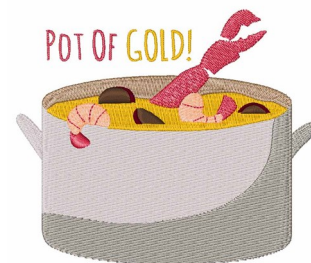

Name: Pot Of Gold Machine Embroidery Design

SKU: WD02-JLA_A000256D

Brand: Windmill Designs

Unique Colors: 13 (8 color Stops)

Unique Colors

	Color Name (Color Code)	Manufacturer - Type
	Super White (1001) [No Color Selected]	madeira - rayon
	Dusty Lilac (1263) [No Color Selected]	madeira - rayon
	Crocus (286)	Exquisite - Polyester 1000m