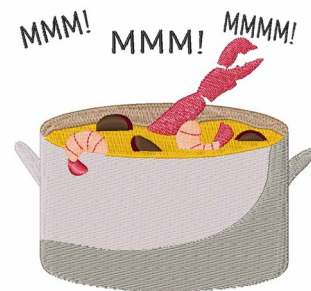

Name: MMM Gumbo Machine Embroidery Design

SKU: WD02-JLA_A000256C

Brand: Windmill Designs

Unique Colors: 13 (8 color Stops)

Unique Colors

	Color Name (Color Code)	Manufacturer - Type
	Super White (1001) [No Color Selected]	madeira - rayon
	Dusty Lilac (1263) [No Color Selected]	madeira - rayon
	Crocus (286)	Exquisite - Polyester 1000m