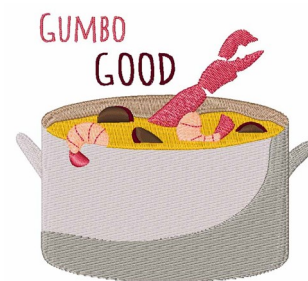

Name: Gumbo Good Machine Embroidery Design

SKU: WD02-JLA_A000256B

Brand: Windmill Designs

Unique Colors: 13 (8 color Stops)

Unique Colors

	Color Name (Color Code)	Manufacturer - Type
	Super White (1001) [No Color Selected]	madeira - rayon
	Dusty Lilac (1263) [No Color Selected]	madeira - rayon
	Crocus (286)	Exquisite - Polyester 1000m