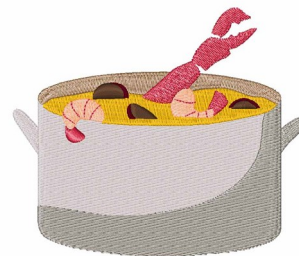

Name: Gumbo Pot

SKU: WD02-JLA_A000256A

Brand: Windmill Designs

Unique Colors: 13 (8 color Stops)

Unique Colors

	Color Name (Color Code)	Manufacturer - Type
	Super White (1001) [No Color Selected]	madeira - rayon
	Dusty Lilac (1263) [No Color Selected]	madeira - rayon
	Crocus (286)	Exquisite - Polyester 1000m