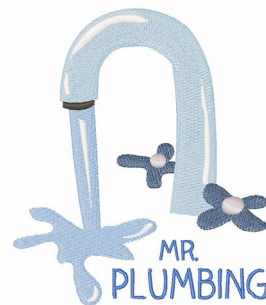

**Name:** Mr Plumbing Machine Embroidery Design

**SKU:** WD02-JLA\_A000252D

**Brand:** Windmill Designs

**Unique Colors:** 13 (7 color Stops)