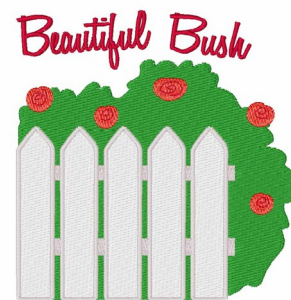

Name: Beautiful Bush

SKU: WD02-JLA_A000243B

Brand: Windmill Designs

Unique Colors: 13 (5 color Stops)

Unique Colors

	Color Name (Color Code)	Manufacturer - Type
	Super White (1001) [No Color Selected]	madeira - rayon
	Dusty Lilac (1263) [No Color Selected]	madeira - rayon
	Crocus (286)	Exquisite - Polyester 1000m

Complete Color Sequence

#		Color Name (Color Code)	Manufacturer - Type
1		Super White (1001) [No Color Selected]	madeira - rayon
2		Super White (1001) [No Color Selected]	madeira - rayon
3		Crocus (286)	Exquisite - Polyester 1000m