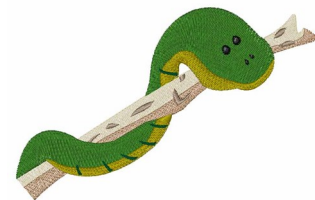

Name: Green Snake Machine Embroidery Design

SKU: WD02-JLA_A000222A

Brand: Windmill Designs

Unique Colors: 13 (7 color Stops)

Unique Colors

	Color Name (Color Code)	Manufacturer - Type
	Super White (1001) [No Color Selected]	madeira - rayon
	Dusty Lilac (1263) [No Color Selected]	madeira - rayon
	Crocus (286)	Exquisite - Polyester 1000m

Complete Color Sequence

#		Color Name (Color Code)	Manufacturer - Type
1		Super White (1001) [No Color Selected]	madeira - rayon
2		Super White (1001) [No Color Selected]	madeira - rayon
3		Crocus (286)	Exquisite - Polyester 1000m