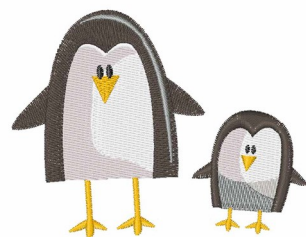

Name: Two Penguins Machine Embroidery Design

SKU: WD02-JLA_A000211A

Brand: Windmill Designs

Unique Colors: 13 (8 color Stops)

Unique Colors

	Color Name (Color Code)	Manufacturer - Type
	Super White (1001) [No Color Selected]	madeira - rayon
	Dusty Lilac (1263) [No Color Selected]	madeira - rayon
	Crocus (286)	Exquisite - Polyester 1000m