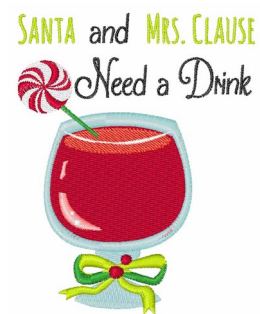

**Name:** Need A Drink Machine Embroidery Design

**SKU:** WD02-JLA\_A000206D

**Brand:** Windmill Designs

**Unique Colors:** 13 (11 color Stops)