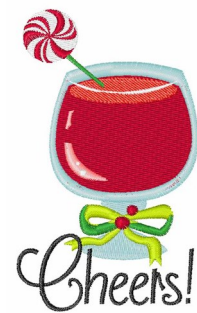

Name: Cheers Machine Embroidery Design

SKU: WD02-JLA_A000206B

Brand: Windmill Designs

Unique Colors: 13 (10 color Stops)

Unique Colors

	Color Name (Color Code)	Manufacturer - Type
	Super White (1001) [No Color Selected]	madeira - rayon
	Dusty Lilac (1263) [No Color Selected]	madeira - rayon
	Crocus (286)	Exquisite - Polyester 1000m