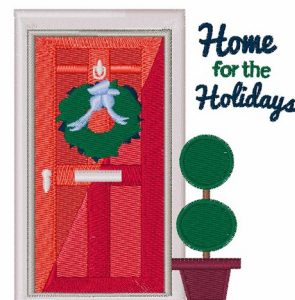

**Name:** Home For Holidays Machine Embroidery Design

**SKU:** WD02-JLA\_A000201B

**Brand:** Windmill Designs

**Unique Colors:** 13 (14 color Stops)