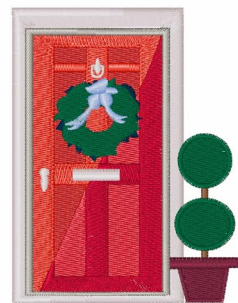

Name: Christmas Door Machine Embroidery Design

SKU: WD02-JLA_A000201A

Brand: Windmill Designs

Unique Colors: 13 (12 color Stops)

Unique Colors

	Color Name (Color Code)	Manufacturer - Type
	Super White (1001) [No Color Selected]	madeira - rayon
	Dusty Lilac (1263) [No Color Selected]	madeira - rayon
	Crocus (286)	Exquisite - Polyester 1000m

Complete Color Sequence

#		Color Name (Color Code)	Manufacturer - Type
1		Super White (1001) [No Color Selected]	madeira - rayon
2		Super White (1001) [No Color Selected]	madeira - rayon
3		Crocus (286)	Exquisite - Polyester 1000m