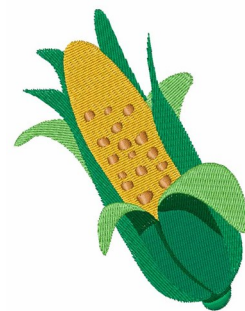

Name: Ear Of Corn

SKU: WD02-JLA_A000197A

Brand: Windmill Designs

Unique Colors: 13 (7 color Stops)

Unique Colors

	Color Name (Color Code)	Manufacturer - Type
	Super White (1001) [No Color Selected]	madeira - rayon
	Dusty Lilac (1263) [No Color Selected]	madeira - rayon
	Crocus (286)	Exquisite - Polyester 1000m

Complete Color Sequence

#		Color Name (Color Code)	Manufacturer - Type
1		Super White (1001) [No Color Selected]	madeira - rayon
2		Super White (1001) [No Color Selected]	madeira - rayon
3		Crocus (286)	Exquisite - Polyester 1000m