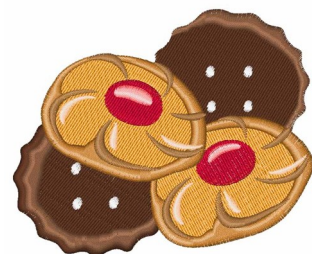

Name: Holiday Cookies Machine Embroidery Design

SKU: WD02-JLA_A000195A

Brand: Windmill Designs

Unique Colors: 13 (9 color Stops)

Unique Colors

	Color Name (Color Code)	Manufacturer - Type
	Super White (1001) [No Color Selected]	madeira - rayon
	Dusty Lilac (1263) [No Color Selected]	madeira - rayon
	Crocus (286)	Exquisite - Polyester 1000m

Complete Color Sequence

#		Color Name (Color Code)	Manufacturer - Type
1		Super White (1001) [No Color Selected]	madeira - rayon
2		Super White (1001) [No Color Selected]	madeira - rayon
3		Crocus (286)	Exquisite - Polyester 1000m