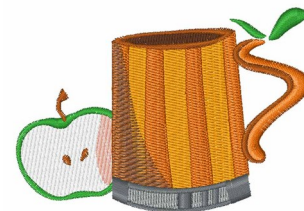

Name: Cider Drink Machine Embroidery Design

SKU: WD02-JLA_A000193B

Brand: Windmill Designs

Unique Colors: 13 (10 color Stops)

Unique Colors

| | Color Name (Color Code) | Manufacturer - Type |
|--|--|-----------------------------|
|  | Super White (1001) [No Color Selected] | madeira - rayon |
|  | Dusty Lilac (1263) [No Color Selected] | madeira - rayon |
|  | Crocus (286) | Exquisite - Polyester 1000m |

Complete Color Sequence

| # | | Color Name (Color Code) | Manufacturer - Type |
|---|--|--|--------------------------------|
| 1 | | Super White (1001) [No Color Selected] | madeira - rayon |
| 2 | | Super White (1001) [No Color Selected] | madeira - rayon |
| 3 | | Crocus (286) | Exquisite - Polyester 1000m |