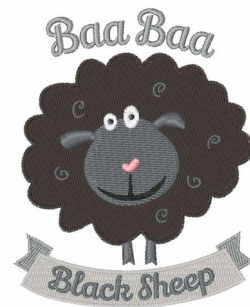

Name: Baa Black Sheep Machine Embroidery Design

SKU: WD02-JLA_A000189B

Brand: Windmill Designs

Unique Colors: 13 (10 color Stops)

Unique Colors

	Color Name (Color Code)	Manufacturer - Type
	Super White (1001) [No Color Selected]	madeira - rayon
	Dusty Lilac (1263) [No Color Selected]	madeira - rayon
	Crocus (286)	Exquisite - Polyester 1000m