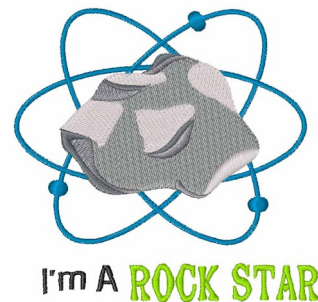

**Name:** Rock Star Machine Embroidery Design

**SKU:** WD02-JLA\_A000187B

**Brand:** Windmill Designs

**Unique Colors:** 13 (7 color Stops)

## Unique Colors

	<b>Color Name (Color Code)</b>	<b>Manufacturer - Type</b>
	Super White (1001) [No Color Selected]	madeira - rayon
	Dusty Lilac (1263) [No Color Selected]	madeira - rayon
	Crocus (286)	Exquisite - Polyester 1000m