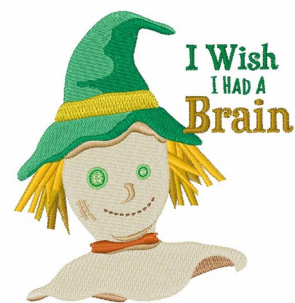

Name: A Brain

SKU: WD02-JLA_A000186C

Brand: Windmill Designs

Unique Colors: 13 (15 color Stops)

Unique Colors

	Color Name (Color Code)	Manufacturer - Type
	Super White (1001) [No Color Selected]	madeira - rayon
	Dusty Lilac (1263) [No Color Selected]	madeira - rayon
	Crocus (286)	Exquisite - Polyester 1000m

Complete Color Sequence

#		Color Name (Color Code)	Manufacturer - Type
1		Super White (1001) [No Color Selected]	madeira - rayon
2		Super White (1001) [No Color Selected]	madeira - rayon
3		Crocus (286)	Exquisite - Polyester 1000m