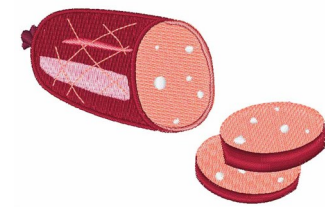

**Name:** Bologna

**SKU:** WD02-JLA\_A000185B

**Brand:** Windmill Designs

**Unique Colors:** 13 (8 color Stops)

## Unique Colors

	<b>Color Name (Color Code)</b>	<b>Manufacturer - Type</b>
	Super White (1001) [No Color Selected]	madeira - rayon
	Dusty Lilac (1263) [No Color Selected]	madeira - rayon
	Crocus (286)	Exquisite - Polyester 1000m

# Complete Color Sequence

#		Color Name (Color Code)	Manufacturer - Type
1		Super White (1001) [No Color Selected]	madeira - rayon
2		Super White (1001) [No Color Selected]	madeira - rayon
3		Crocus (286)	Exquisite - Polyester 1000m