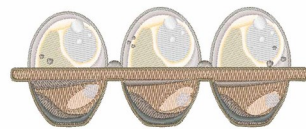

Name: Chicken Eggs Machine Embroidery Design

SKU: WD02-JLA_A000165A

Brand: Windmill Designs

Unique Colors: 13 (13 color Stops)

Unique Colors

	Color Name (Color Code)	Manufacturer - Type
	Super White (1001) [No Color Selected]	madeira - rayon
	Dusty Lilac (1263) [No Color Selected]	madeira - rayon
	Crocus (286)	Exquisite - Polyester 1000m

Complete Color Sequence

#		Color Name (Color Code)	Manufacturer - Type
1		Super White (1001) [No Color Selected]	madeira - rayon
2		Super White (1001) [No Color Selected]	madeira - rayon
3		Crocus (286)	Exquisite - Polyester 1000m