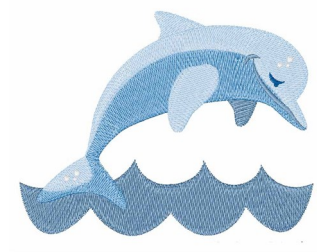

Name: Dolphin Machine Embroidery Design

SKU: WD02-JLA_A000162A

Brand: Windmill Designs

Unique Colors: 13 (6 color Stops)

Unique Colors

	Color Name (Color Code)	Manufacturer - Type
	Super White (1001) [No Color Selected]	madeira - rayon
	Dusty Lilac (1263) [No Color Selected]	madeira - rayon
	Crocus (286)	Exquisite - Polyester 1000m

Complete Color Sequence

#		Color Name (Color Code)	Manufacturer - Type
1		Super White (1001) [No Color Selected]	madeira - rayon
2		Super White (1001) [No Color Selected]	madeira - rayon
3		Crocus (286)	Exquisite - Polyester 1000m