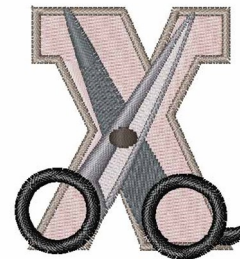

**Name:** Barber Shop x Machine Embroidery Design

**SKU:** WD02-JLA\_A000157\_xs

**Brand:** Windmill Designs

**Unique Colors:** 13 (7 color Stops)

## Unique Colors

	<b>Color Name (Color Code)</b>	<b>Manufacturer - Type</b>
	Super White (1001) [No Color Selected]	madeira - rayon
	Dusty Lilac (1263) [No Color Selected]	madeira - rayon
	Crocus (286)	Exquisite - Polyester 1000m

# Complete Color Sequence

#		Color Name (Color Code)	Manufacturer - Type
1		Super White (1001) [No Color Selected]	madeira - rayon
2		Super White (1001) [No Color Selected]	madeira - rayon
3		Crocus (286)	Exquisite - Polyester 1000m