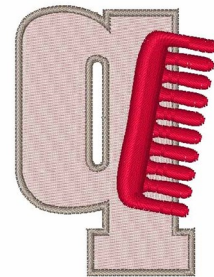

**Name:** Barber Shop q Machine Embroidery Design

**SKU:** WD02-JLA\_A000157\_qs

**Brand:** Windmill Designs

**Unique Colors:** 13 (3 color Stops)

## Unique Colors

	Color Name (Color Code)	Manufacturer - Type
	Super White (1001) [No Color Selected]	madeira - rayon
	Dusty Lilac (1263) [No Color Selected]	madeira - rayon
	Crocus (286)	Exquisite - Polyester 1000m