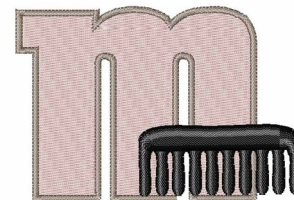

Name: Barber Shop m Machine Embroidery Design

SKU: WD02-JLA_A000157_ms

Brand: Windmill Designs

Unique Colors: 13 (3 color Stops)

Unique Colors

	Color Name (Color Code)	Manufacturer - Type
	Super White (1001) [No Color Selected]	madeira - rayon
	Dusty Lilac (1263) [No Color Selected]	madeira - rayon
	Crocus (286)	Exquisite - Polyester 1000m

Complete Color Sequence

#		Color Name (Color Code)	Manufacturer - Type
1		Super White (1001) [No Color Selected]	madeira - rayon
2		Super White (1001) [No Color Selected]	madeira - rayon
3		Crocus (286)	Exquisite - Polyester 1000m