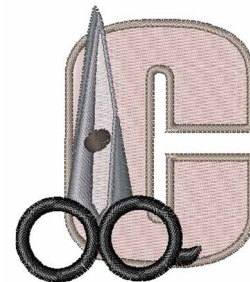

Name: Barber Shop c

SKU: WD02-JLA_A000157_cs

Brand: Windmill Designs

Unique Colors: 13 (7 color Stops)

Unique Colors

	Color Name (Color Code)	Manufacturer - Type
	Super White (1001) [No Color Selected]	madeira - rayon
	Dusty Lilac (1263) [No Color Selected]	madeira - rayon
	Crocus (286)	Exquisite - Polyester 1000m

Complete Color Sequence

#		Color Name (Color Code)	Manufacturer - Type
1		Super White (1001) [No Color Selected]	madeira - rayon
2		Super White (1001) [No Color Selected]	madeira - rayon
3		Crocus (286)	Exquisite - Polyester 1000m