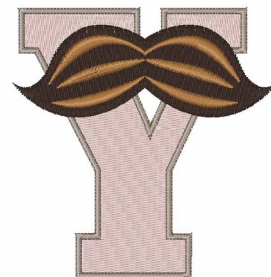

Name: Barber Shop Y Machine Embroidery Design

SKU: WD02-JLA_A000157_Y

Brand: Windmill Designs

Unique Colors: 13 (4 color Stops)

Unique Colors

	Color Name (Color Code)	Manufacturer - Type
	Super White (1001) [No Color Selected]	madeira - rayon
	Dusty Lilac (1263) [No Color Selected]	madeira - rayon
	Crocus (286)	Exquisite - Polyester 1000m

Complete Color Sequence

#		Color Name (Color Code)	Manufacturer - Type
1		Super White (1001) [No Color Selected]	madeira - rayon
2		Super White (1001) [No Color Selected]	madeira - rayon
3		Crocus (286)	Exquisite - Polyester 1000m