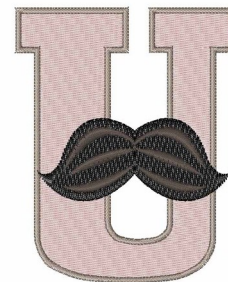

Name: Barber Shop U Machine Embroidery Design

SKU: WD02-JLA_A000157_U

Brand: Windmill Designs

Unique Colors: 13 (4 color Stops)

Unique Colors

	Color Name (Color Code)	Manufacturer - Type
	Super White (1001) [No Color Selected]	madeira - rayon
	Dusty Lilac (1263) [No Color Selected]	madeira - rayon
	Crocus (286)	Exquisite - Polyester 1000m

Complete Color Sequence

#		Color Name (Color Code)	Manufacturer - Type
1		Super White (1001) [No Color Selected]	madeira - rayon
2		Super White (1001) [No Color Selected]	madeira - rayon
3		Crocus (286)	Exquisite - Polyester 1000m