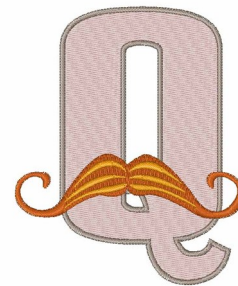

**Name:** Barber Shop Q Machine Embroidery Design

**SKU:** WD02-JLA\_A000157\_Q

**Brand:** Windmill Designs

**Unique Colors:** 13 (4 color Stops)