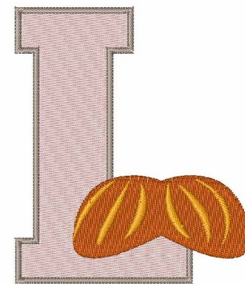

**Name:** Barber Shop L Machine Embroidery Design

**SKU:** WD02-JLA\_A000157\_L

**Brand:** Windmill Designs

**Unique Colors:** 13 (4 color Stops)

## Unique Colors

	<b>Color Name (Color Code)</b>	<b>Manufacturer - Type</b>
	Super White (1001) [No Color Selected]	madeira - rayon
	Dusty Lilac (1263) [No Color Selected]	madeira - rayon
	Crocus (286)	Exquisite - Polyester 1000m

# Complete Color Sequence

#		Color Name (Color Code)	Manufacturer - Type
1		Super White (1001) [No Color Selected]	madeira - rayon
2		Super White (1001) [No Color Selected]	madeira - rayon
3		Crocus (286)	Exquisite - Polyester 1000m