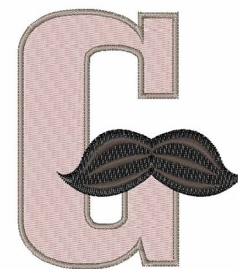

**Name:** Barber Shop G

**SKU:** WD02-JLA\_A000157\_G

**Brand:** Windmill Designs

**Unique Colors:** 13 (4 color Stops)

## Unique Colors

	<b>Color Name (Color Code)</b>	<b>Manufacturer - Type</b>
	Super White (1001) [No Color Selected]	madeira - rayon
	Dusty Lilac (1263) [No Color Selected]	madeira - rayon
	Crocus (286)	Exquisite - Polyester 1000m