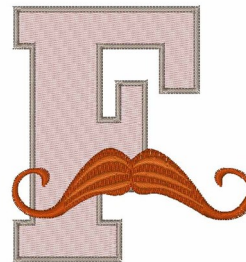

Name: Barber Shop F

SKU: WD02-JLA_A000157_F

Brand: Windmill Designs

Unique Colors: 13 (4 color Stops)

Unique Colors

	Color Name (Color Code)	Manufacturer - Type
	Super White (1001) [No Color Selected]	madeira - rayon
	Dusty Lilac (1263) [No Color Selected]	madeira - rayon
	Crocus (286)	Exquisite - Polyester 1000m

Complete Color Sequence

#		Color Name (Color Code)	Manufacturer - Type
1		Super White (1001) [No Color Selected]	madeira - rayon
2		Super White (1001) [No Color Selected]	madeira - rayon
3		Crocus (286)	Exquisite - Polyester 1000m