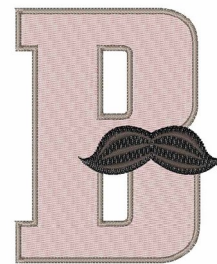

Name: Barber Shop B

SKU: WD02-JLA_A000157_B

Brand: Windmill Designs

Unique Colors: 13 (4 color Stops)

Unique Colors

	Color Name (Color Code)	Manufacturer - Type
	Super White (1001) [No Color Selected]	madeira - rayon
	Dusty Lilac (1263) [No Color Selected]	madeira - rayon
	Crocus (286)	Exquisite - Polyester 1000m

Complete Color Sequence

#		Color Name (Color Code)	Manufacturer - Type
1		Super White (1001) [No Color Selected]	madeira - rayon
2		Super White (1001) [No Color Selected]	madeira - rayon
3		Crocus (286)	Exquisite - Polyester 1000m