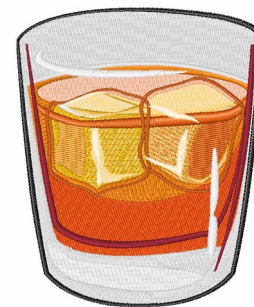

Name: Gin and Tonic

SKU: WD02-JLA_A000148B

Brand: Windmill Designs

Unique Colors: 13 (16 color Stops)

Unique Colors

	Color Name (Color Code)	Manufacturer - Type
	Super White (1001) [No Color Selected]	madeira - rayon
	Dusty Lilac (1263) [No Color Selected]	madeira - rayon
	Crocus (286)	Exquisite - Polyester 1000m

Complete Color Sequence

#		Color Name (Color Code)	Manufacturer - Type
1		Super White (1001) [No Color Selected]	madeira - rayon
2		Super White (1001) [No Color Selected]	madeira - rayon
3		Crocus (286)	Exquisite - Polyester 1000m