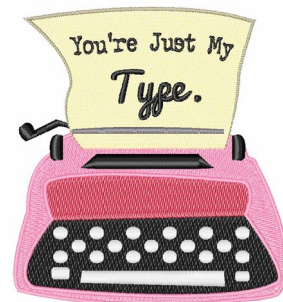

Name: You're Just My Type Machine Embroidery Design

SKU: WD02-JLA_A000144D

Brand: Windmill Designs

Unique Colors: 13 (9 color Stops)

Unique Colors

	Color Name (Color Code)	Manufacturer - Type
	Super White (1001) [No Color Selected]	madeira - rayon
	Dusty Lilac (1263) [No Color Selected]	madeira - rayon
	Crocus (286)	Exquisite - Polyester 1000m