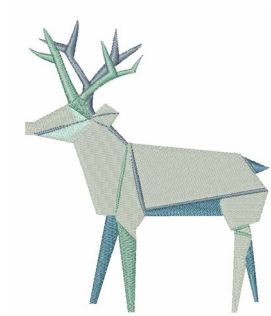

Name: Deer Machine Embroidery Design

SKU: WD02-JLA_A000123A

Brand: Windmill Designs

Unique Colors: 13 (5 color Stops)

Unique Colors

	Color Name (Color Code)	Manufacturer - Type
	Super White (1001) [No Color Selected]	madeira - rayon
	Dusty Lilac (1263) [No Color Selected]	madeira - rayon
	Crocus (286)	Exquisite - Polyester 1000m