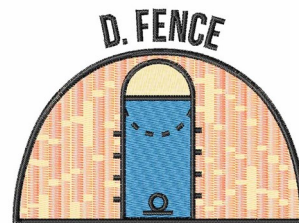

**Name:** D. Fence Machine Embroidery Design

**SKU:** WD02-JLA\_A000121D

**Brand:** Windmill Designs

**Unique Colors:** 13 (6 color Stops)