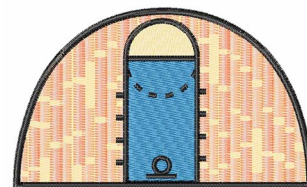

Name: Basketball Court Machine Embroidery Design

SKU: WD02-JLA_A000121A

Brand: Windmill Designs

Unique Colors: 13 (15 color Stops)

Unique Colors

	Color Name (Color Code)	Manufacturer - Type
	Super White (1001) [No Color Selected]	madeira - rayon
	Dusty Lilac (1263) [No Color Selected]	madeira - rayon
	Crocus (286)	Exquisite - Polyester 1000m

Complete Color Sequence

#		Color Name (Color Code)	Manufacturer - Type
1		Super White (1001) [No Color Selected]	madeira - rayon
2		Super White (1001) [No Color Selected]	madeira - rayon
3		Crocus (286)	Exquisite - Polyester 1000m