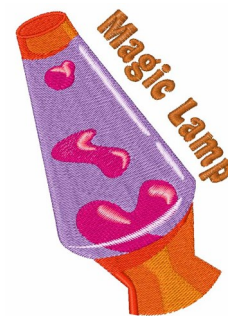

**Name:** Magic Lamp Machine Embroidery Design

**SKU:** WD02-JLA\_A000118C

**Brand:** Windmill Designs

**Unique Colors:** 13 (9 color Stops)

## Unique Colors

	<b>Color Name (Color Code)</b>	<b>Manufacturer - Type</b>
	Super White (1001) [No Color Selected]	madeira - rayon
	Dusty Lilac (1263) [No Color Selected]	madeira - rayon
	Crocus (286)	Exquisite - Polyester 1000m

# Complete Color Sequence

#		Color Name (Color Code)	Manufacturer - Type
1		Super White (1001) [No Color Selected]	madeira - rayon
2		Super White (1001) [No Color Selected]	madeira - rayon
3		Crocus (286)	Exquisite - Polyester 1000m