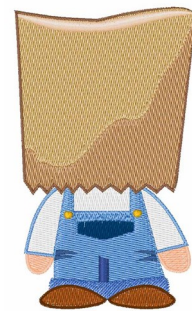

**Name:** Paper Bag Costume

**SKU:** WD02-JLA\_A000108A

**Brand:** Windmill Designs

**Unique Colors:** 13 (14 color Stops)

## Unique Colors

	<b>Color Name (Color Code)</b>	<b>Manufacturer - Type</b>
	Super White (1001) [No Color Selected]	madeira - rayon
	Dusty Lilac (1263) [No Color Selected]	madeira - rayon
	Crocus (286)	Exquisite - Polyester 1000m

# Complete Color Sequence

#		Color Name (Color Code)	Manufacturer - Type
1		Super White (1001) [No Color Selected]	madeira - rayon
2		Super White (1001) [No Color Selected]	madeira - rayon
3		Crocus (286)	Exquisite - Polyester 1000m