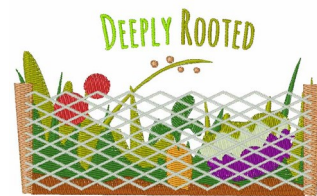

Name: Deeply Rooted Machine Embroidery Design

SKU: WD02-JLA_A000107C

Brand: Windmill Designs

Unique Colors: 13 (12 color Stops)

Unique Colors

	Color Name (Color Code)	Manufacturer - Type
	Super White (1001) [No Color Selected]	madeira - rayon
	Dusty Lilac (1263) [No Color Selected]	madeira - rayon
	Crocus (286)	Exquisite - Polyester 1000m